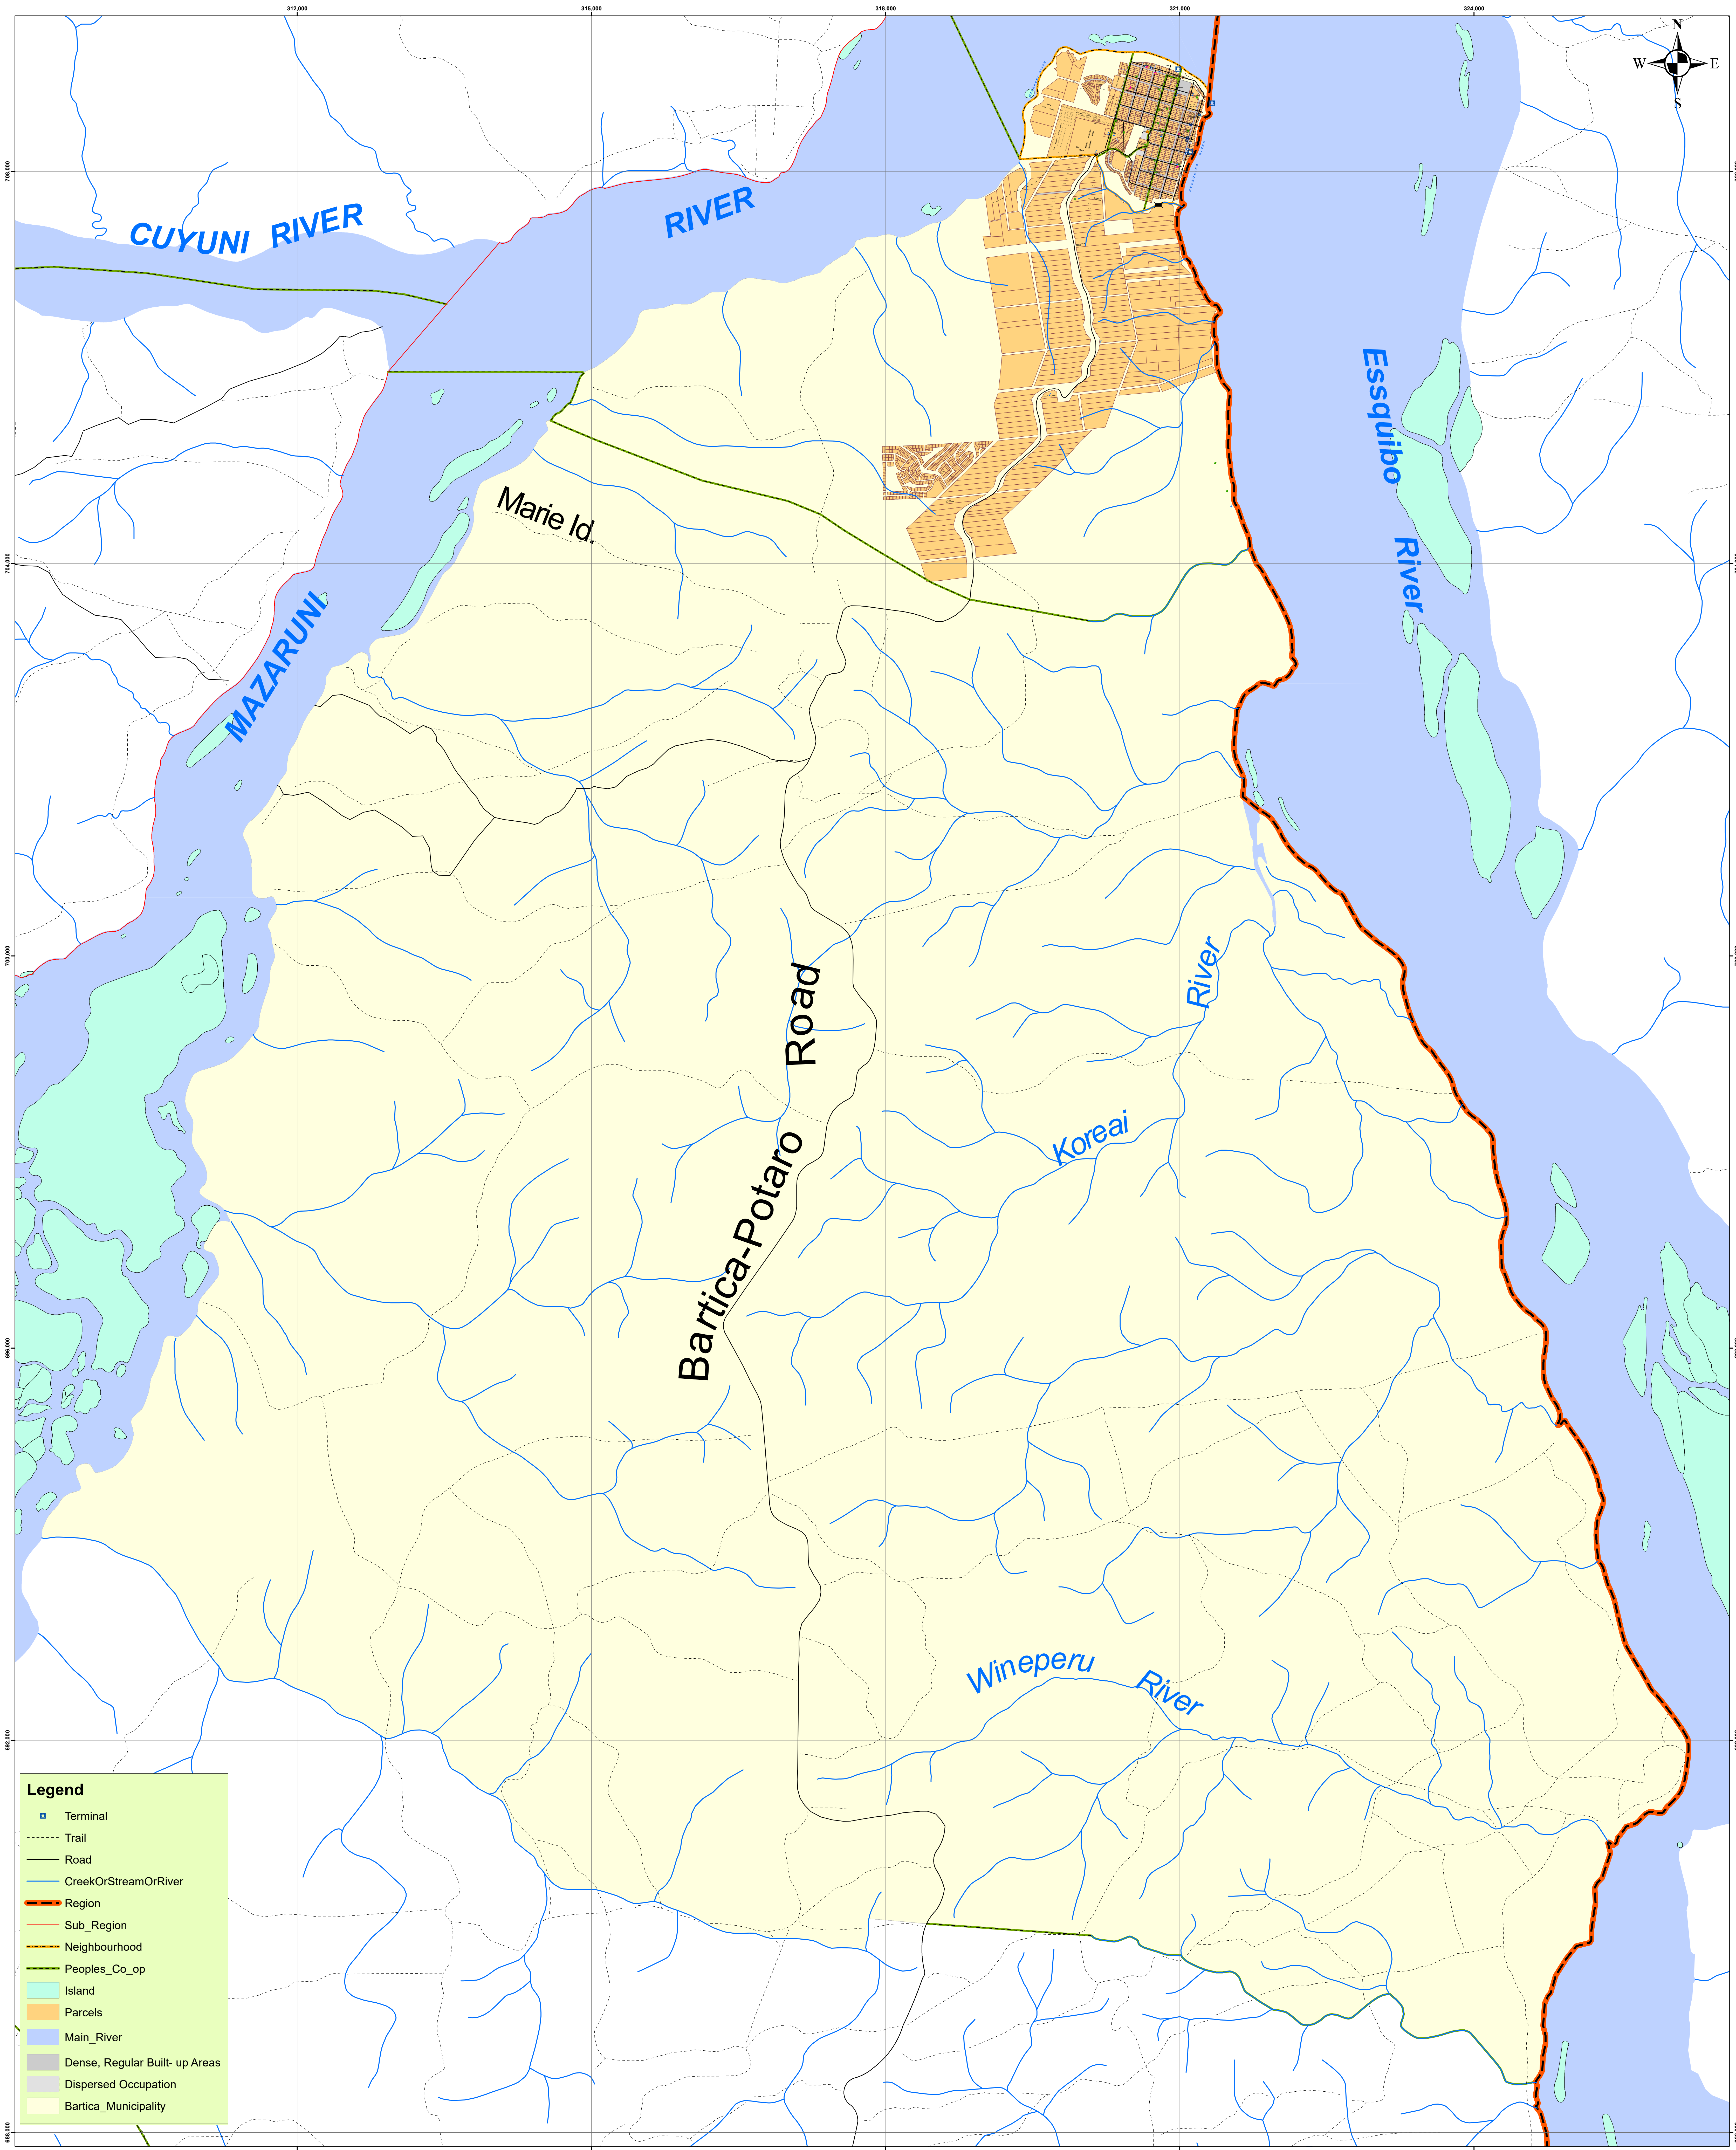

Map Showing Township of Bartica

Legend

- Terminal
- Trail
- Road
- CreekOrStreamOrRiver
- Region
- Sub_Region
- Neighbourhood
- Peoples_Co_op
- Island
- Parcels
- Main_River
- Dense, Regular Built-up Areas
- Dispersed Occupation
- Bartica_Municipality

Scale : 1:20,000
0 1,500 3,000 6,000 Meters